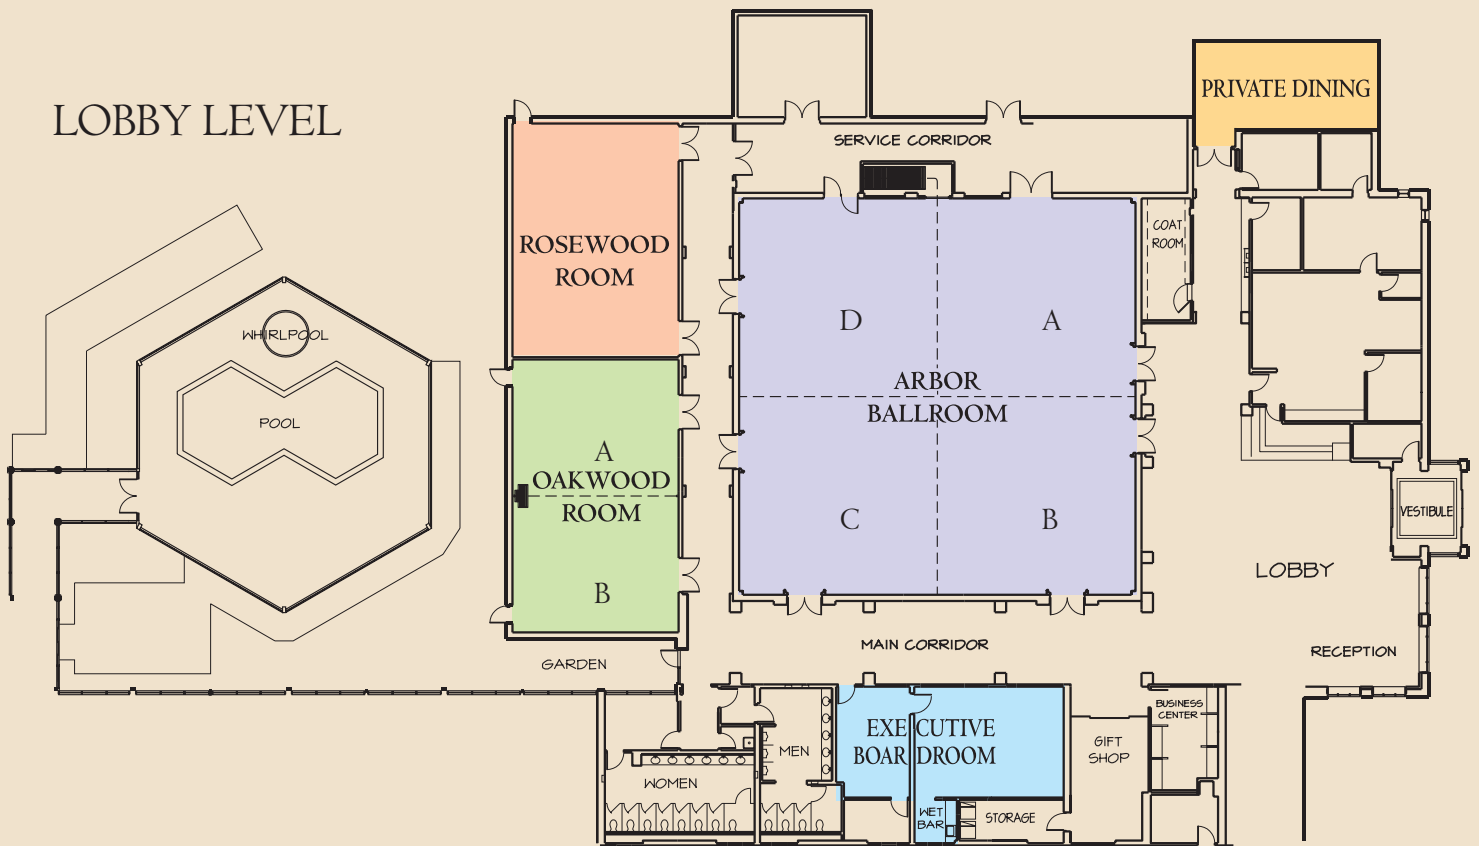

MEETING/BANQUET FACILITIES

- 11 meeting rooms
- Total meeting space over 8,000 square feet
- Meetings 10 to 400 guests
- Banquets up to 350 guests
- Executive boardroom with separate private salon
- Pre-function space accessible to meeting rooms
- High Speed Internet Access
- Complete line of audiovisual equipment

ACCOMMODATIONS

- 241 guest rooms (13 suites) on 6 floors
- Non-smoking and accessible rooms available
- Complimentary High Speed Internet
- The Sweet Dreams[®] by Doubletree sleep experience, featuring plush-top mattress, luxurious linens, down comforter and jumbo pillows.
- All rooms include individually controlled temperature, color TV with remote control, cable and in-room movies, clock radio with MP3 jack, coffee maker, hair dryer, iron and ironing board, work desk, speaker telephone with computer/fax hookup, in-room safe, express check-in/check-out, weekday USA Today[®] newspaper delivery.
- 10 Two-room suites featuring wet bar & whirlpool tubs, refrigerator, microwave, bathrobes and turndown service.

Warm chocolate chip cookies await you at over 160 Doubletree locations in the USA, Canada and Latin America.

The Hilton Family

**DOUBLETREE[®]
HOTEL**

CHICAGO • ARLINGTON HEIGHTS

MEETING & BANQUET FACILITIES AND CAPABILITIES

LOBBY LEVEL	LxWxH	Square Feet	Reception	Rounds	Banquet	Classroom	Theater	Conference	U-Shape	8x8 Booths
ARBOR BALLROOM	70x70x12	4900	500	350	350	250	450	144	132	50
Salon A	35x35x12	1225	50	50	50	40	100	36	30	12
Salon B	35x35x12	1225	50	50	50	40	100	36	30	12
Salon C	35x35x12	1225	50	50	50	40	100	36	30	12
Salon D	35x35x12	1225	50	50	50	40	100	36	30	12
OAKWOOD ROOM	48x30x12	1440	90	90	90	60	120	40	30	14
Salon A	24x30x12	720	45	45	45	30	60	20	15	7
Salon B	24x30x12	720	45	45	45	30	60	20	15	7
ROSEWOOD ROOM	30x40x12	1200	80	80	80	50	100	40	28	12
EXEC. BOARDROOM	26x20x8	520	N/A	N/A	N/A	N/A	N/A	12	N/A	N/A
PRIVATE DINING	18x25x10	450	50	40	40	20	40	20	20	N/A