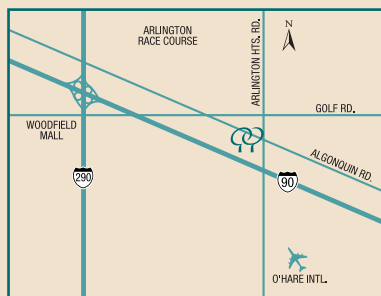

Doubletree Hotel Chicago

Arlington Heights

75 West Algonquin Road

Arlington Heights, IL 60005

Dial Direct: (847) 364-7600

Fax: (847) 364-7665

www.chicagoarlingtonheights.doubletree.com

1-800-222-TREE

SERVICES/FACILITIES

- Concierge available to all guests
- Valet service laundry and dry cleaning
- Complimentary self-parking
- State-of-the-art business center
- Complimentary High Speed Wireless Internet in public areas
- Gift Shop
- Complimentary local area shuttle service
- Airport Shuttle

ACCOMMODATIONS

- 241 guest rooms (13 suites) on 6 floors
- Non-smoking and accessible rooms available
- Complimentary High Speed Internet
- The Sweet Dreams® by Doubletree sleep experience, featuring plush-top mattress, luxurious linens, down comforter and jumbo pillows.
- All rooms include individually controlled temperature, color TV with remote control, cable and in-room movies, clock radio with MP3 jack, coffee maker, hair dryer, iron and ironing board, work desk, speaker telephone with computer/fax hookup, in-room safe, express check-in/check-out, weekday USA Today® newspaper delivery.
- 10 Two-room suites featuring wet bar & whirlpool tubs, refrigerator, microwave, bathrobes and turndown service.

GDS CODES

Amadeus: ORD525

Galileo International: I6046

Sabre: 12762

Worldspan: 12762

DINING/ENTERTAINMENT

- Birch River Grill, An American Kitchen, serving Breakfast, Lunch and Dinner
- Lounge[†]
- Private dining available for intimate groups
- In-room dining is available from 6:00am-10:00pm
- Cravings – our 24 hour snack bar

RECREATIONAL/AMUSEMENT

- Large indoor heated pool
- Whirlpool
- Fitness center

SURROUNDING ATTRACTIONS

- O'Hare Airport – 8 miles
- Downtown Chicago – 20 miles
- Woodfield Mall – 2 miles
- Arlington Lakes Golf Course – 1.5 miles
- Arlington Park Race Track – 4 miles
- Schaumburg Flyers Baseball – 10 miles
- Forest View Tennis Club – 1 mile
- Busse Woods Nature Preserve – 2 miles
- Mitsuwa Market Place – 1 block

HILTON HHONORS®

- Hilton HHonors® is the only hotel guest reward program that lets you earn both hotel points and airline miles for the same stay at more than 2,700 hotels worldwide.
- With the Hilton HHonors® Event Planner program, Event Planners can earn Points & Miles® for qualifying events. Ask your sales person for details.

Warm chocolate chip cookies await you at over 160 Doubletree locations in the USA, Canada and Latin America.

The Hilton Family